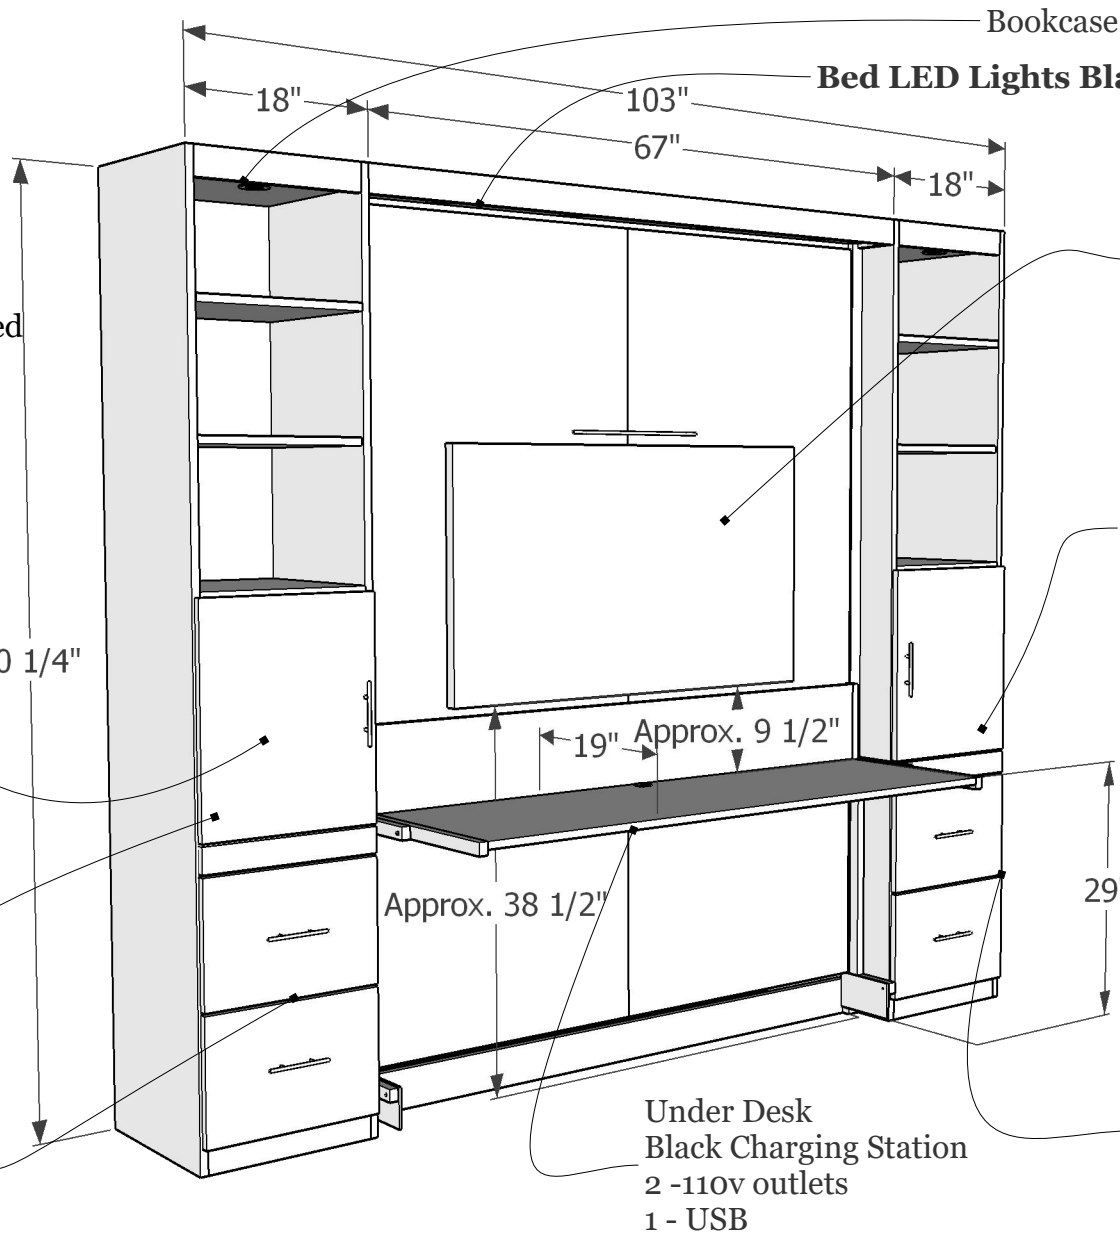

Mid-section
Adj. shelf
Printer Pullout
(left only)
Soft Close Door

Bookcase Charging
Stations
(Larger version with
2 110v, 1 USB)
Both Sides

2 file drawers
(soft close)

90 1/4"

Bookcase LED Lights Black Frame

Bed LED Lights Black Frame 4 LIGHTS

Customer sent TV
50" LG QNED
1" off desk riser (bottom)
Mid tv to floor
approx. 52 9/64"

Mid-door Adj. shelf
(soft close door)
See page 9

19" Approx. 9 1/2"

Approx. 38 1/2"