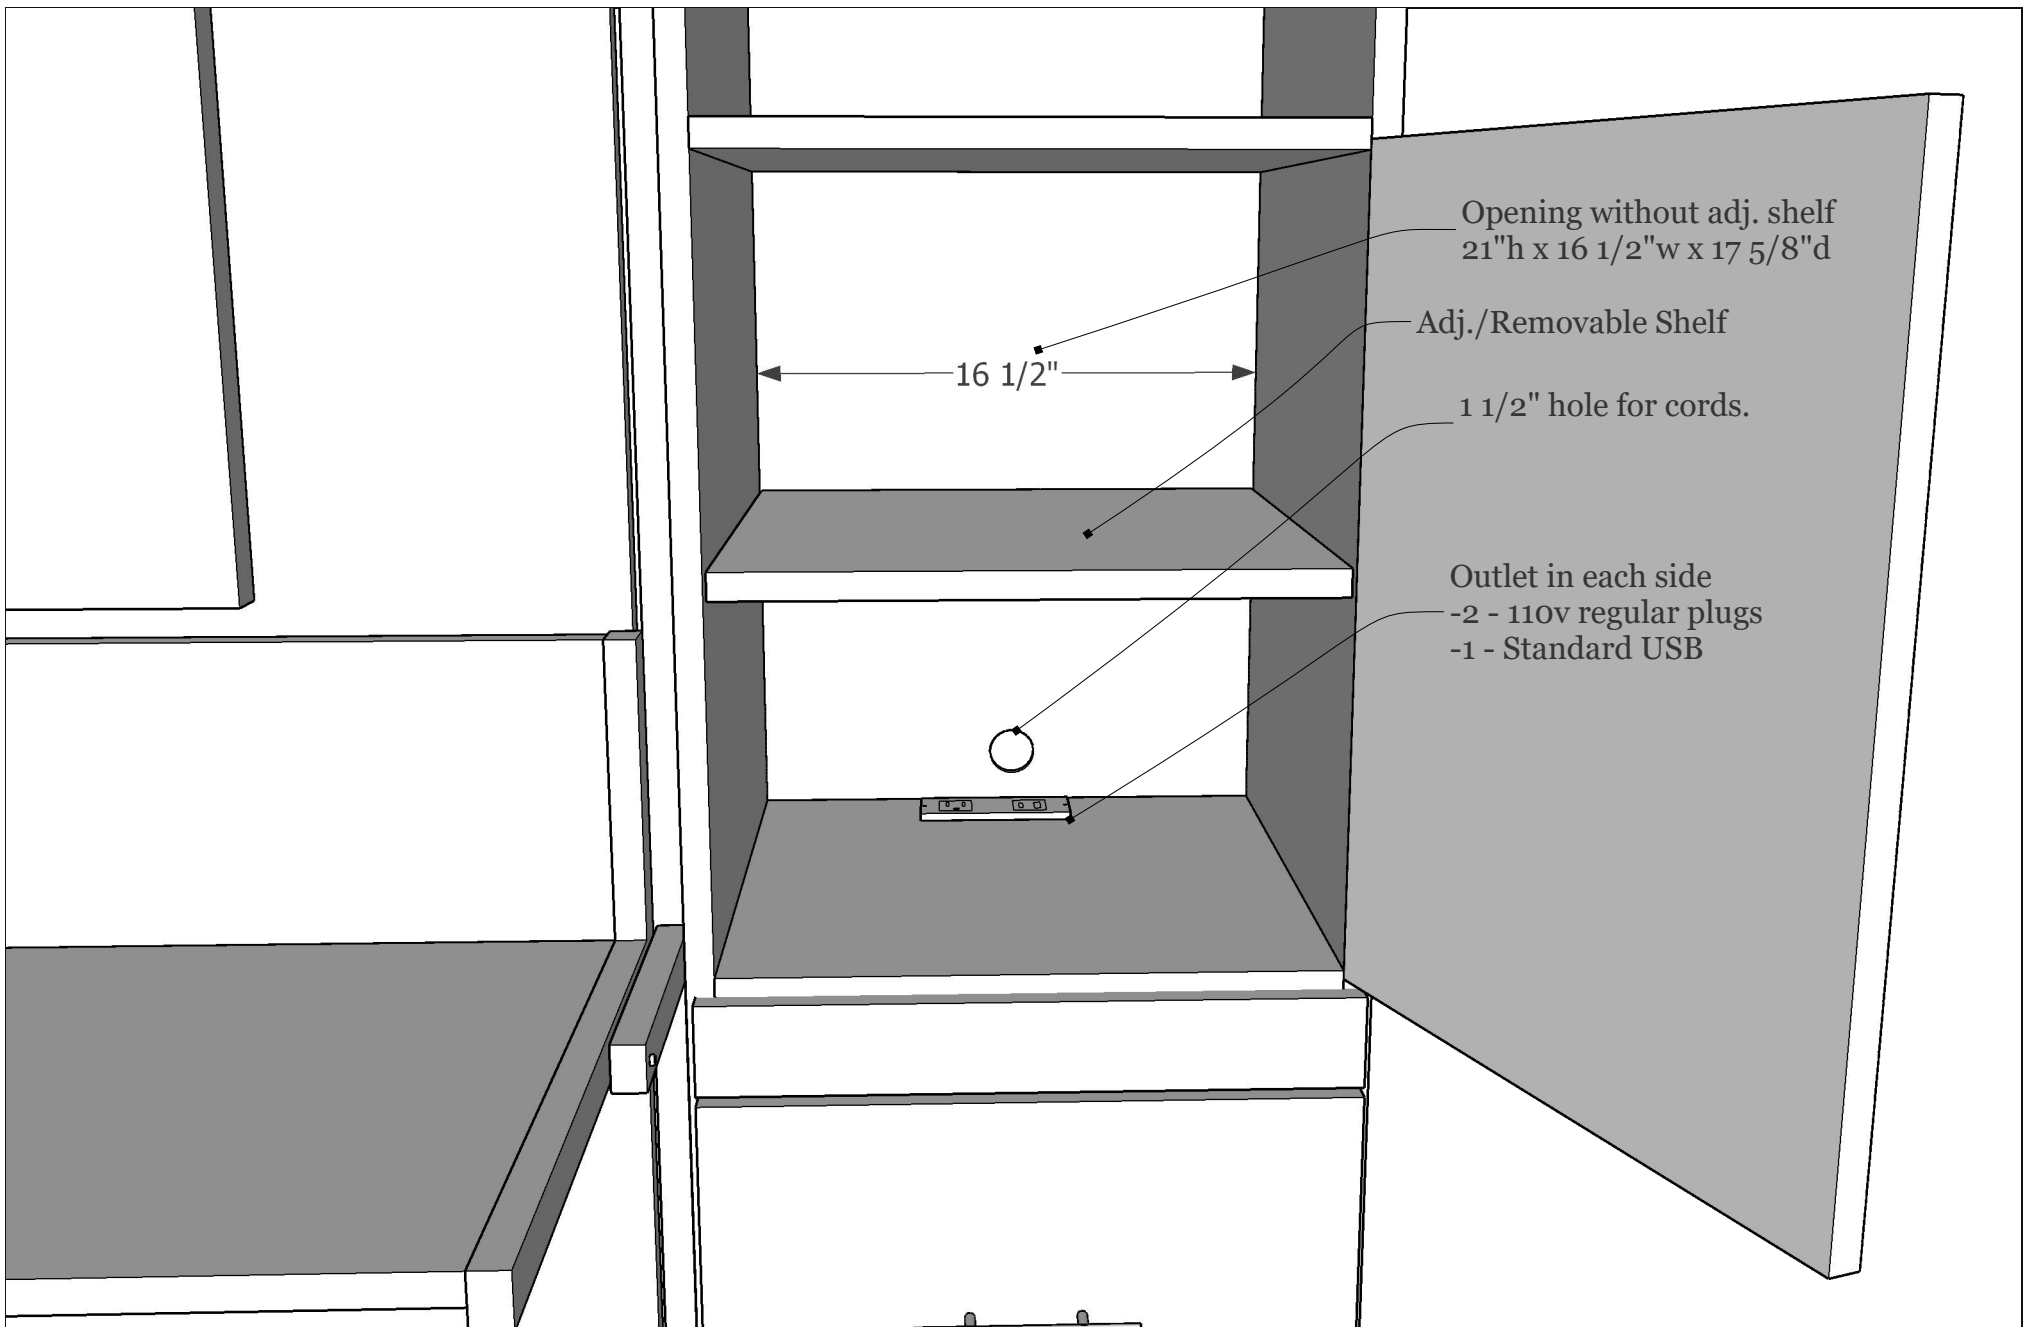

Bookcase Open

It's like having your own shop!

Style 1216-0723

REVISIONS

	MM/DD/YY	REMARKS
1	7/10/23	Updated Hardware and changed BC Outlets
2	7/10/23	Corrected Drawer layout
3	--/--/--	...
4	--/--/--	...
5	--/--/--	...