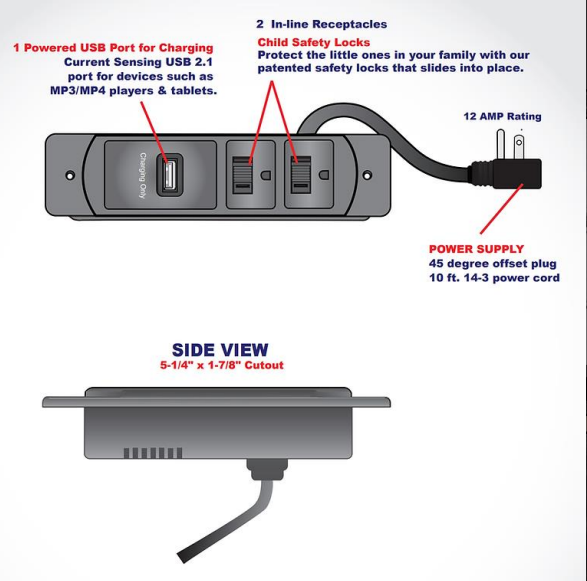

Mid-Door Drawing

It's like having your own shop!

Style 1216-0723

REVISIONS

	MM/DD/YY	REMARKS
1	7/10/23	Updated Hardware and changed BC Outlets
2	7/10/23	Corrected Drawer layout
3	--/--/--	...
4	--/--/--	...
5	--/--/--	...