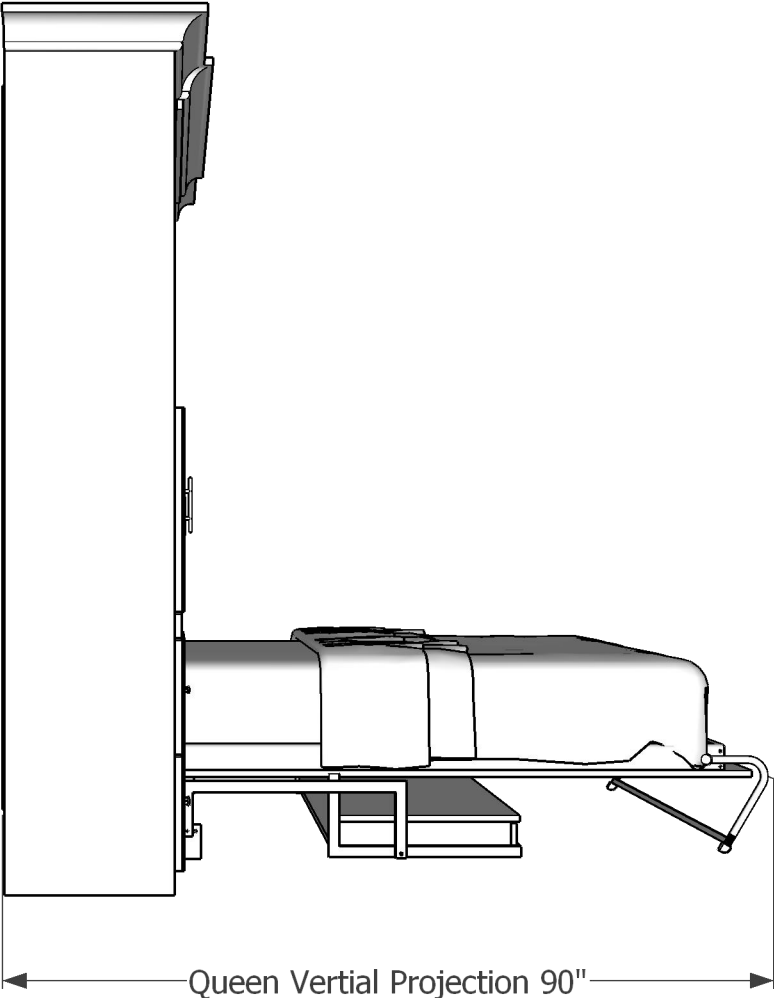

Style 123-1123d
Queen
Natural (clear coat)

Drawing Projection

It's like having your own shop!

Style 123-1123d

REVISIONS		
	MM/DD/YY	REMARKS
1	--/--/-- ...	
2	--/--/-- ...	
3	--/--/-- ...	
4	--/--/-- ...	
5	--/--/-- ...	

A 04