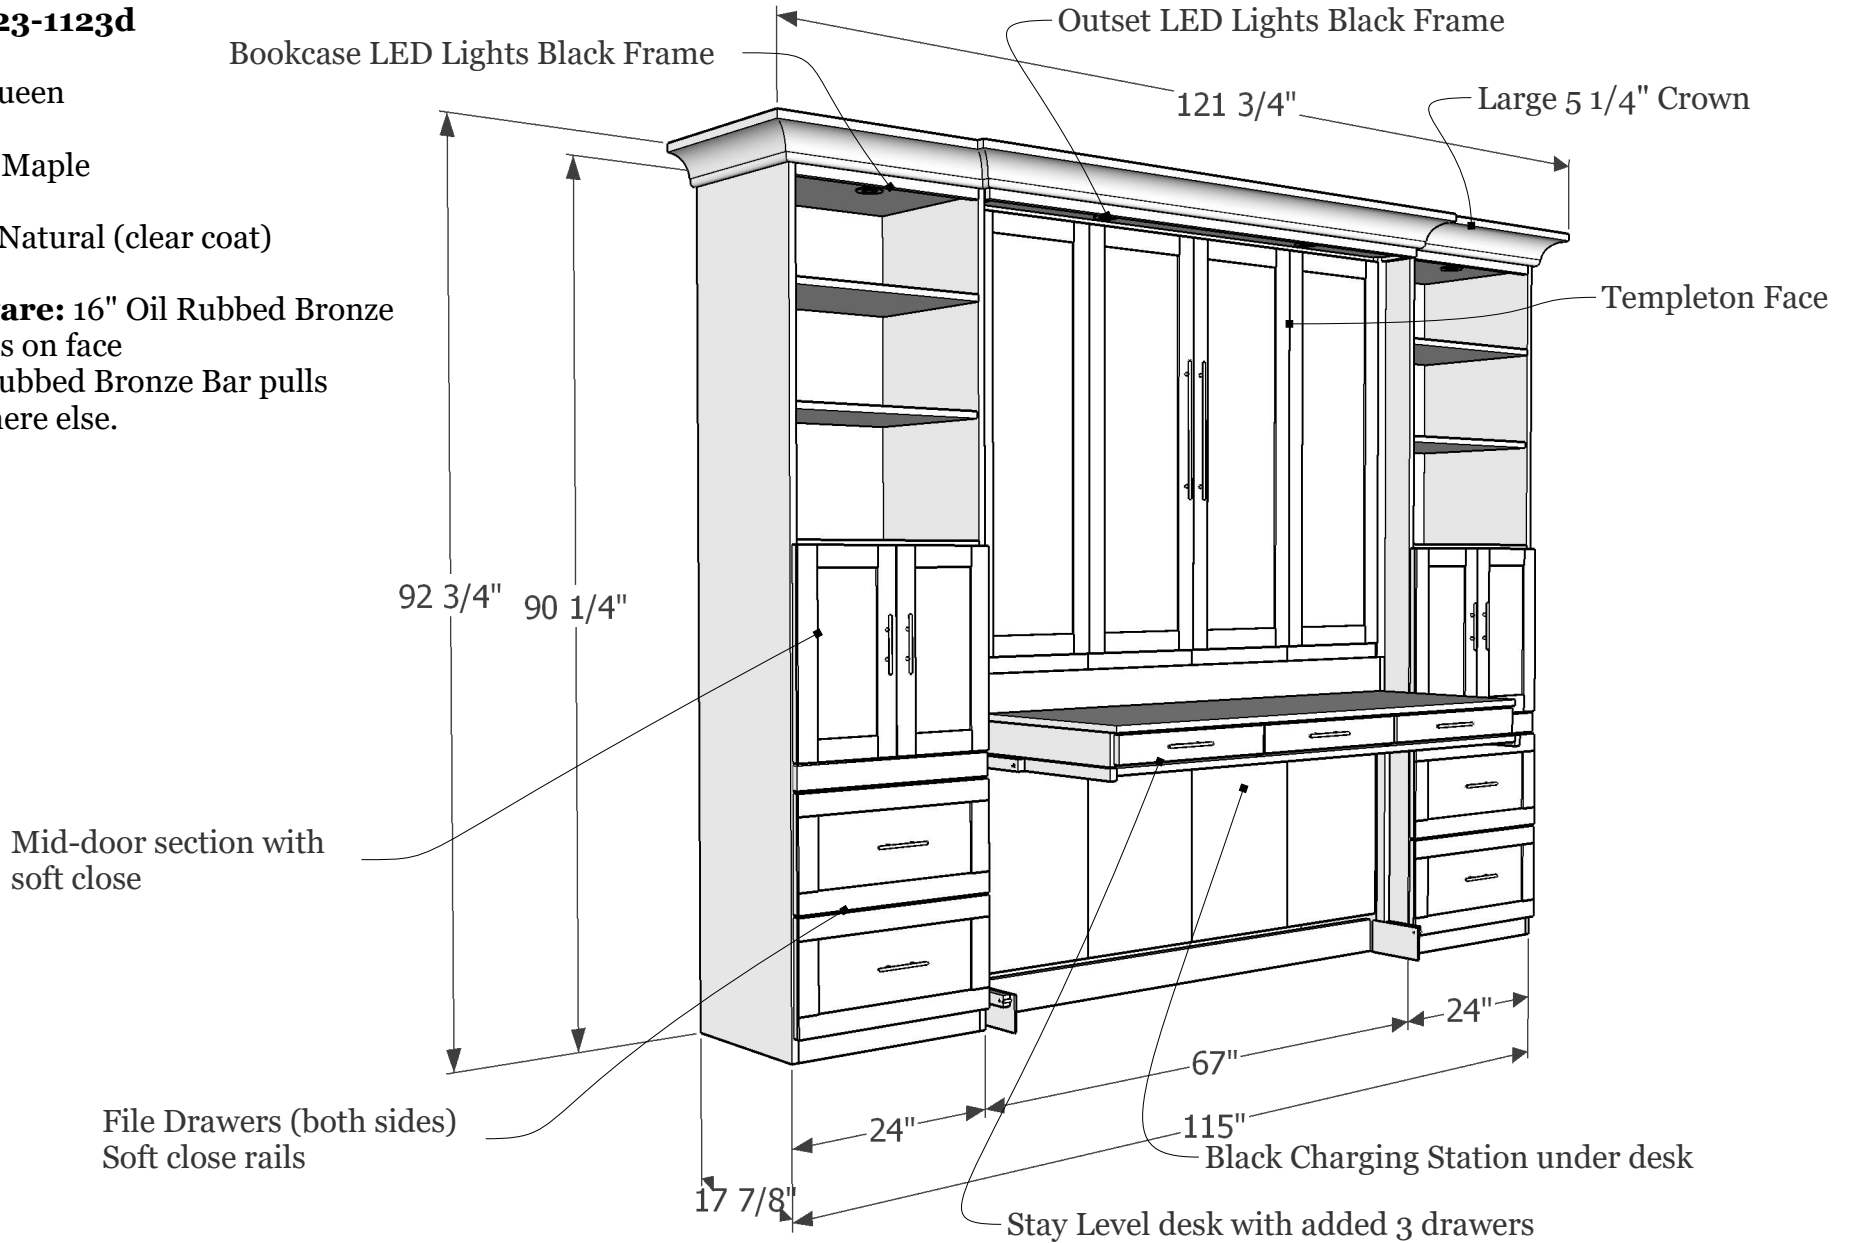

Hardware: 16" Oil Rubbed Bronze Bar Pulls on face
6" Oil Rubbed Bronze Bar pulls everywhere else.

Main Drawing with Measurements

It's like having your own shop!

Style 123-1123d

REVISIONS

	MM/DD/YY	REMARKS
1	--/--/--	...
2	--/--/--	...
3	--/--/--	...
4	--/--/--	...
5	--/--/--	...